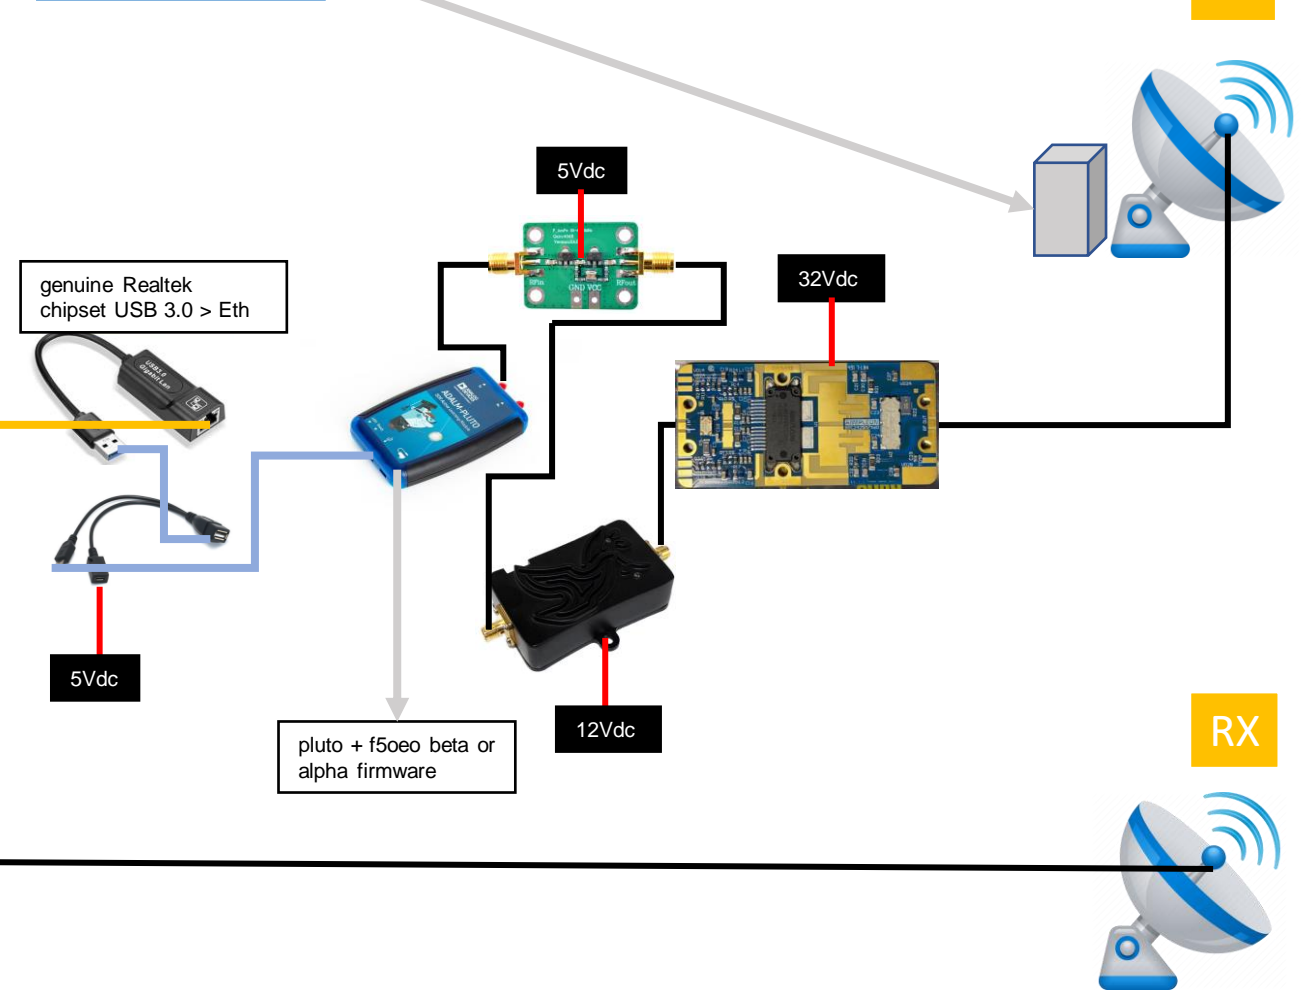

PY2RN QO-100 DATV H.265 SETUP

click over the boxes/equipment for more information

Shack - inside

Box - outside

**links indicated are only illustrative suggestions*