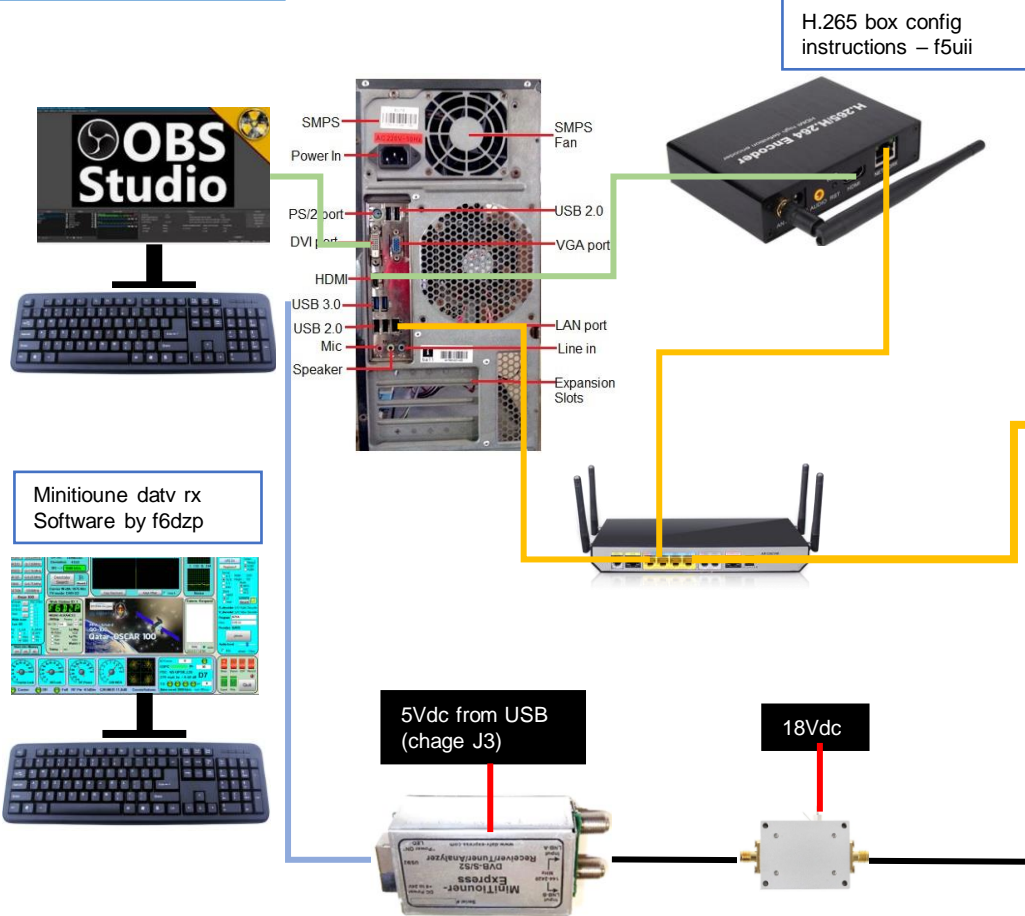

PY2RN QO-100 DATV H.265 SETUP

click over the boxes/equipment for more information

Shack - inside

Box - outside

**links indicated are only illustrative suggestions*