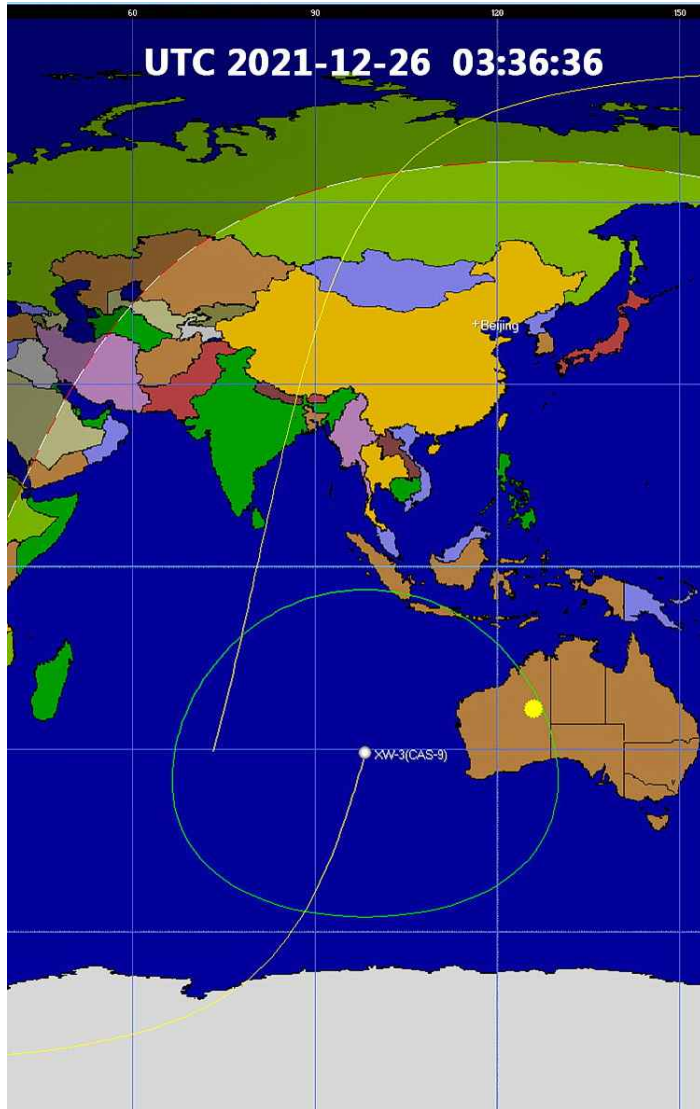

XW-3 (CAS-9) Amateur Radio Satellite Launch Time Sequence

Seq. No.	Time (UTC)	Satellite Location	Event
5	2021-12-26 03:36:36 T0+38 sec.	Western Australia	<ul style="list-style-type: none"> ●Power on the CW telemetry beacon ●Power on the V/U linear transponder ●GMSK telemetry transmission on Normal mode
6	2021-12-26 03:36:47 T0+49 sec.	Western Australia	<ul style="list-style-type: none"> ●VHF antenna deployment ●The line transponder works in two-way communication state
7	2021-12-26 04:11:00 T0+2102sec.	South America	<ul style="list-style-type: none"> ●CW beacon on ●Linear transponder on ●GMSK telemetry on
8	2021-12-26 04:30:00 T0+3242 sec.	North America	<ul style="list-style-type: none"> ●CW beacon on ●Linear transponder on ●GMSK telemetry on
9	2021-12-26 04:42:43 T0+4005 sec.	Arctic, North America, Russia	<ul style="list-style-type: none"> ●CW beacon on ●Linear transponder on ●GMSK telemetry on ●GMSK telemetry transmission mode changed to test mode. ●The satellite will keep running in test mode for several orbits, and then back to normal mode.

XW-3 (CAS-9) Amateur Radio Satellite Launch Time Sequence

Seq. No.	Time (UTC)	Satellite Location	Event
10	2021-12-26 04:59:00 T0+4982 sec.	China, Central Asia, South Asia	<ul style="list-style-type: none">●CW beacon on●Linear transponder on●GMSK telemetry on (Test mode)
11	2021-12-26 08:14:00 T0+16682 sec.	West Asia, Middle East, Europe	<ul style="list-style-type: none">●CW beacon on●Linear transponder on●GMSK telemetry on (Test mode)

Two-Line Orbital Element:

XW-3(CAS-9)

1 99999U 21360.14997609 .00000032 00000-0 10363-4 0 00007

2 99999 098.5836 072.3686 0004232 307.2415 261.3002 14.38559758000156

XW-3 (CAS-9) Amateur Radio Satellite Launch Time Sequence