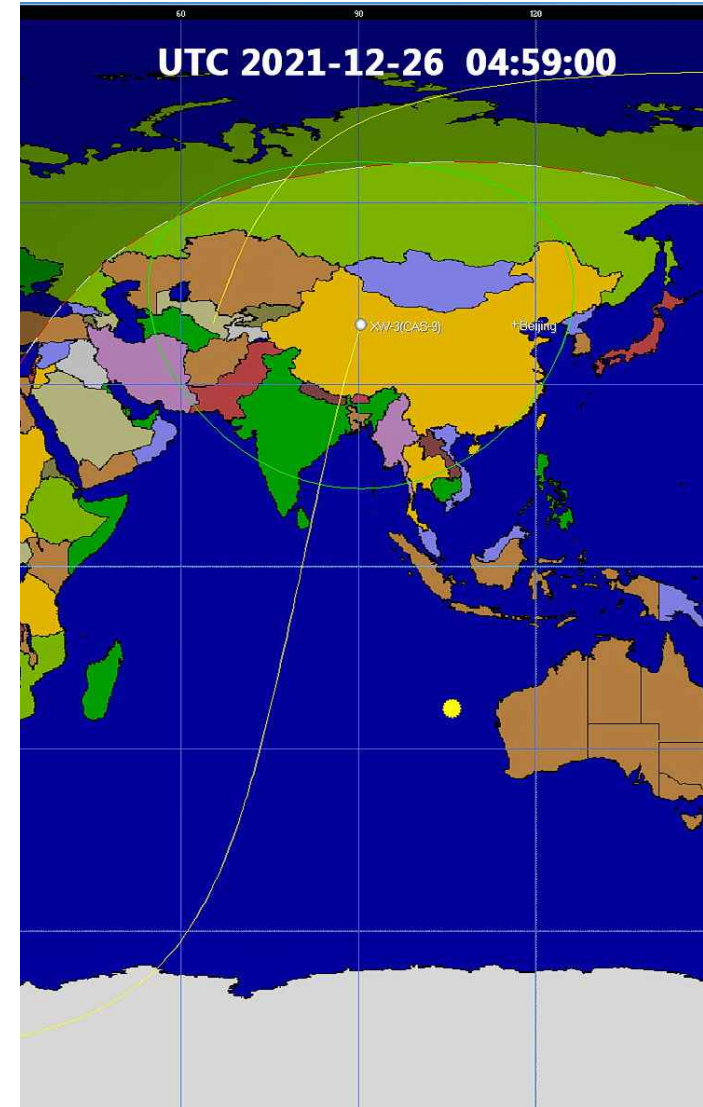

XW-3 (CAS-9) Amateur Radio Satellite Launch Time Sequence